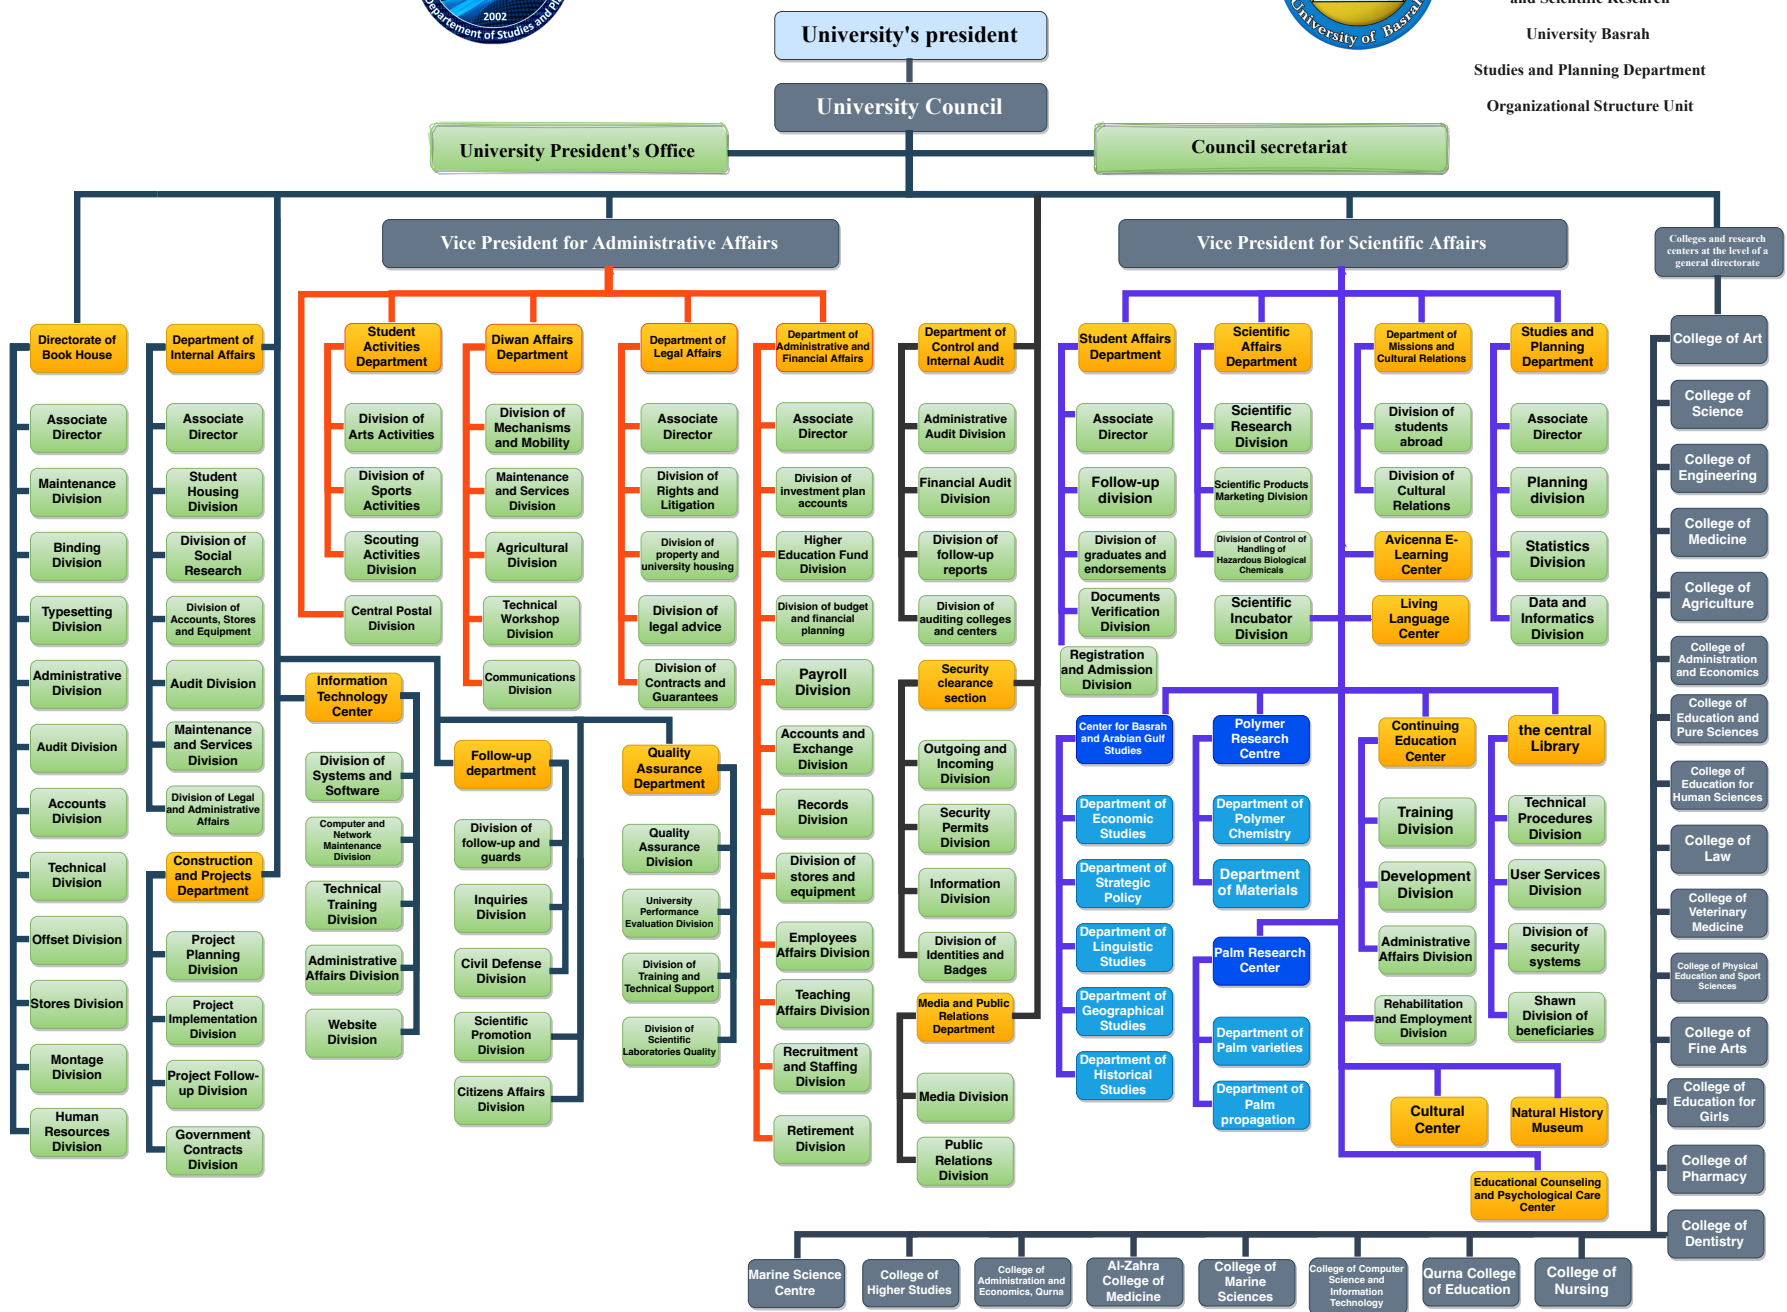

The organizational structure of the University of Basrah

The Republic of Iraq
 Ministry of Higher Education
 and Scientific Research
 University Basrah
 Studies and Planning Department
 Organizational Structure Unit

The Organizational Structure Key

- University's president
- Formation is directly related to the President of the University
- A college or formation run by a director general
- Research center
- Formation is directly related to Vice President for Scientific Affairs
- Scientific department in a research center
- The formation is directly related to Vice President for Administrative Affairs
- Administrative Department
- Administrative Division